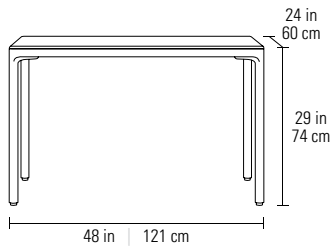

6763 LIFT DESK (72"X34" DESKTOP)

Overall Dimensions 27–44.5H x 72 x 34 in
69–113H x 183 x 87 cm
Weight Capacity 100 lbs | 45 kg
Weight 172 lbs | 78 kg

PROGRAMMABLE DIGITAL HANDSET

Lift desks have a digital & programmable control paddle that can be mounted on the left or right side of the desk

UNIQUE 4-LEG LIFT SYSTEM

Lift desks feature a smooth four-leg lift system

POWER STRIP

Lift desks include a power strip

LUMA™ STATIONARY DESKS

6761S STATIONARY DESK
(48"X24" DESKTOP)

Overall Dimensions 29H x 48 x 24 in
74H x 121 x 60 cm
Weight Capacity 100 lbs | 45 kg
Weight 90 lbs | 41 kg

6762S STATIONARY DESK
(66"X28" DESKTOP)

Overall Dimensions 29H x 66 x 28 in
74H x 168 x 71 cm
Weight Capacity 100 lbs | 45 kg
Weight 127 lbs | 58 kg

6763S STATIONARY DESK
(72"X34" DESKTOP)

Overall Dimensions 29H x 72 x 34 in
74H x 183 x 87 cm
Weight Capacity 100 lbs | 45 kg
Weight 151 lbs | 68 kg

- Can be mounted in multiple positions depending on desk configuration
- Lined with nonslip materials that also serves as a mousepad
- Side compartments keep smaller items close at hand

Overall Dimensions 4H x 31 x 15.25 in | 10H x 79 x 38 cm
Interior Dimensions 1.75H x 24.5 x 13.5 in | 4H x 63 x 34 cm