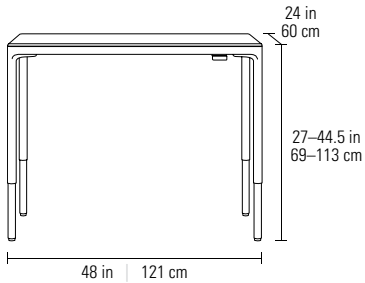

6761 LIFT DESK (48"X24" DESKTOP)

Overall Dimensions 27–44.5H x 44 x 24 in
69–113H x 121 x 60 cm
Weight Capacity 100 lbs | 45 kg
Weight 107 lbs | 49 kg

6762 LIFT DESK (66"X28" DESKTOP)

Overall Dimensions 27–44.5H x 66 x 28 in
69–113H x 168 x 71 cm
Weight Capacity 100 lbs | 45 kg
Weight 144 lbs | 65 kg

6763 LIFT DESK (72"X34" DESKTOP)

Overall Dimensions 27–44.5H x 72 x 34 in
69–113H x 183 x 87 cm
Weight Capacity 100 lbs | 45 kg
Weight 172 lbs | 78 kg

PROGRAMMABLE DIGITAL HANDSET

Lift desks have a digital & programmable control paddle that can be mounted on the left or right side of the desk

6762S STATIONARY DESK
(66"X28" DESKTOP)

Overall Dimensions 29H x 66 x 28 in
74H x 168 x 71 cm
Weight Capacity 100 lbs | 45 kg
Weight 127 lbs | 58 kg

6763S STATIONARY DESK
(72"X34" DESKTOP)

Overall Dimensions 29H x 72 x 34 in
74H x 183 x 87 cm
Weight Capacity 100 lbs | 45 kg
Weight 151 lbs | 68 kg

- Can be mounted in multiple positions depending on desk configuration
- Lined with nonslip materials that also serves as a mousepad
- Side compartments keep smaller items close at hand

Overall Dimensions 4H x 31 x 15.25 in | 10H x 79 x 38 cm
Interior Dimensions 1.75H x 24.5 x 13.5 in | 4H x 63 x 34 cm