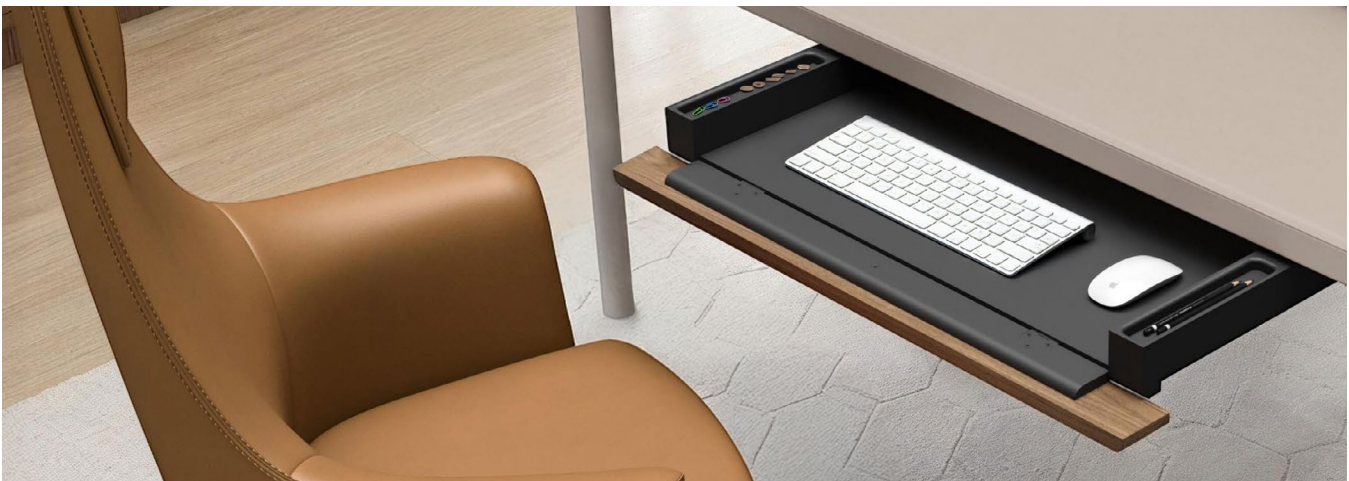

- Satin-etched glass tops that resist glare and fingerprints
- Softly beveled edges for ergonomic comfort
- Available in both height-adjustable and fixed-height formats
- Full-size and compact footprint options
- Integrated cable routing and optional add-ons for a tailored setup

6766 SMALL ADJUSTABLE BACK PANEL

Overall Dimensions 14H x 38.5 x 3.5 in | 36H x 97 x 9 cm

6767 LARGE ADJUSTABLE PANEL

Overall Dimensions 14H x 57 x 3.5 in | 36H x 144 x 9 cm

6769 KEYBOARD / STORAGE DRAWER

- Can be mounted in multiple positions depending on desk configuration
- Lined with nonslip materials that also serves as a mousepad
- Side compartments keep smaller items close at hand

Overall Dimensions 4H x 31 x 15.25 in | 10H x 79 x 38 cm
Interior Dimensions 1.75H x 24.5 x 13.5 in | 4H x 63 x 34 cm