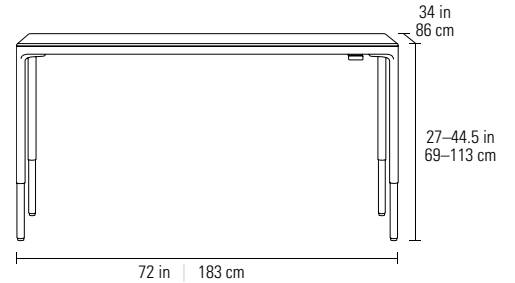

6761 LIFT DESK (48"X24" DESKTOP)

Overall Dimensions 27–44.5H x 44 x 24 in
69–113H x 121 x 60 cm
Weight Capacity 100 lbs | 45 kg
Weight 107 lbs | 49 kg

6762 LIFT DESK (66"X28" DESKTOP)

Overall Dimensions 27–44.5H x 66 x 28 in
69–113H x 168 x 71 cm
Weight Capacity 100 lbs | 45 kg
Weight 144 lbs | 65 kg

6763 LIFT DESK (72"X34" DESKTOP)

Overall Dimensions 27–44.5H x 72 x 34 in
69–113H x 183 x 87 cm
Weight Capacity 100 lbs | 45 kg
Weight 172 lbs | 78 kg

PROGRAMMABLE DIGITAL HANDSET

Lift desks have a digital & programmable control paddle that can be mounted on the left or right side of the desk

6762S STATIONARY DESK
(66"X28" DESKTOP)

Overall Dimensions 29H x 66 x 28 in
74H x 168 x 71 cm
Weight Capacity 100 lbs | 45 kg
Weight 127 lbs | 58 kg

6763S STATIONARY DESK
(72"X34" DESKTOP)

Overall Dimensions 29H x 72 x 34 in
74H x 183 x 87 cm
Weight Capacity 100 lbs | 45 kg
Weight 151 lbs | 68 kg

- Can be mounted in multiple positions depending on desk configuration
- Lined with nonslip materials that also serves as a mousepad
- Side compartments keep smaller items close at hand

Overall Dimensions 4H x 31 x 15.25 in | 10H x 79 x 38 cm
Interior Dimensions 1.75H x 24.5 x 13.5 in | 4H x 63 x 34 cm