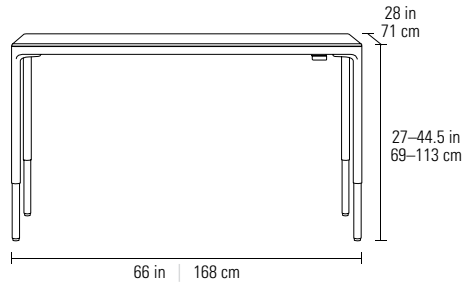

6761 LIFT DESK (48"X24" DESKTOP)

Overall Dimensions 27–44.5H x 44 x 24 in
69–113H x 121 x 60 cm
Weight Capacity 100 lbs | 45 kg
Weight 107 lbs | 49 kg

6762 LIFT DESK (66"X28" DESKTOP)

Overall Dimensions 27–44.5H x 66 x 28 in
69–113H x 168 x 71 cm
Weight Capacity 100 lbs | 45 kg
Weight 144 lbs | 65 kg

6763 LIFT DESK (72"X34" DESKTOP)

Overall Dimensions 27–44.5H x 72 x 34 in
69–113H x 183 x 87 cm
Weight Capacity 100 lbs | 45 kg
Weight 172 lbs | 78 kg

PROGRAMMABLE DIGITAL HANDSET

Lift desks have a digital & programmable control paddle that can be mounted on the left or right side of the desk

6762S STATIONARY DESK
(66"X28" DESKTOP)

Overall Dimensions 29H x 66 x 28 in
74H x 168 x 71 cm
Weight Capacity 100 lbs | 45 kg
Weight 127 lbs | 58 kg

6763S STATIONARY DESK
(72"X34" DESKTOP)

Overall Dimensions 29H x 72 x 34 in
74H x 183 x 87 cm
Weight Capacity 100 lbs | 45 kg
Weight 151 lbs | 68 kg

- Can be mounted in multiple positions depending on desk configuration
- Lined with nonslip materials that also serves as a mousepad
- Side compartments keep smaller items close at hand

Overall Dimensions 4H x 31 x 15.25 in | 10H x 79 x 38 cm
Interior Dimensions 1.75H x 24.5 x 13.5 in | 4H x 63 x 34 cm