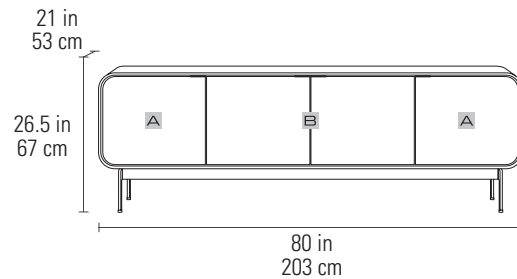

B Center Compartment

Dimensions	16H x 20.5 x 16 in 41H x 53 x 41 cm
Bottom Shelf Capacity	100 lbs 45 kg

Adjustable Shelf

Adj. Shelf Increments	1.25 in 32 mm; 7 positions
Adj. Shelf Capacity	100 lbs 45 kg

8079 4-DOOR CABINET

Recommended TV Size	up to 85"
Overall Dimensions	26.5H x 80 x 21 in 67H x 203 x 53 cm
Top Shelf Capacity	150 lbs 68 kg
Bottom Shelf Capacity	100 lbs 45 kg
Number of Adjustable Shelves	3
Weight	196 lbs 89 kg

A Interior Compartments (x2)

Dimensions	16H x 18.5 x 16 in 40H x 48 x 41 cm
Bottom Shelf Capacity	100 lbs 45 kg

Adjustable Shelves (x2)

Adj. Shelf Increments	1.25 in 32 mm; 6 positions
Adj. Shelf Capacity	100 lbs 45 kg

B Center Compartment

Dimensions	16H x 38.5 x 16 in 41H x 98 x 41 cm
Bottom Shelf Capacity	100 lbs 45 kg

Adjustable Shelf

Adj. Shelf Increments	1.25 in 32 mm; 7 positions
Adj. Shelf Capacity	100 lbs 45 kg