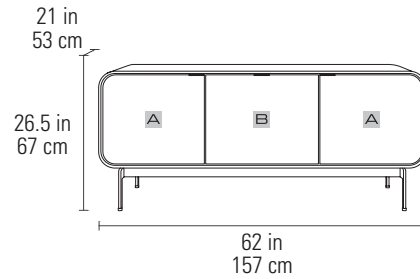

A Interior Compartments (x2)

Dimensions	16H x 18.5 x 16 in 40H x 48 x 41 cm
Bottom Shelf Capacity	100 lbs 45 kg

Adjustable Shelves (x2)

Adj. Shelf Increments	1.25 in 32 mm; 6 positions
Adj. Shelf Capacity	100 lbs 45 kg

B Center Compartment

Dimensions	16H x 20.5 x 16 in 41H x 53 x 41 cm
Bottom Shelf Capacity	100 lbs 45 kg

Adjustable Shelf

Adj. Shelf Increments	1.25 in 32 mm; 7 positions
Adj. Shelf Capacity	100 lbs 45 kg

8079 4-DOOR CABINET

Recommended TV Size	up to 85"
Overall Dimensions	26.5H x 80 x 21 in 67H x 203 x 53 cm
Top Shelf Capacity	150 lbs 68 kg
Bottom Shelf Capacity	100 lbs 45 kg
Number of Adjustable Shelves	3
Weight	196 lbs 89 kg